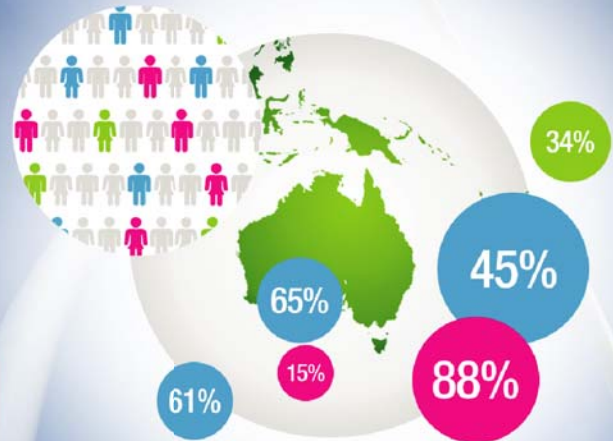

**SPECIAL INTRODUCTORY OFFER**  
**PAY PER CLICK**  
**(PPC) ADVERTISING**

**NEW ENTRY LEVEL PPC PLAN:**  
**\$249+GST MONTHLY MANAGEMENT FEE**

SearchGroup is pleased to offer our low cost, entry level, small business Search Engine Marketing (SEM) 'START ME' Pay Per Click (PPC) plan.